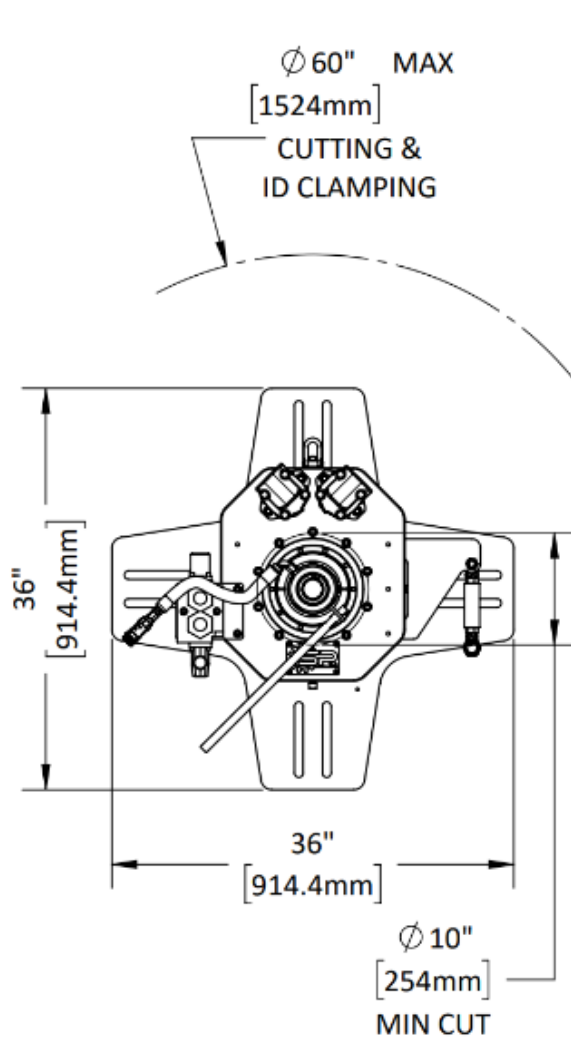

SUPERIOR LBM-1500 (5" Bar) Line Boring Machine

TRAVEL LENGTH = BAR LENGTH - BAR DRIVE & BEARING - CARRIAGE - BEARING SUPPORT - INNER BEARING SUPPORT

YORK · SUPERIOR · CLIFF'S BITS · SUPERIOR HEAT EXCHANGERS