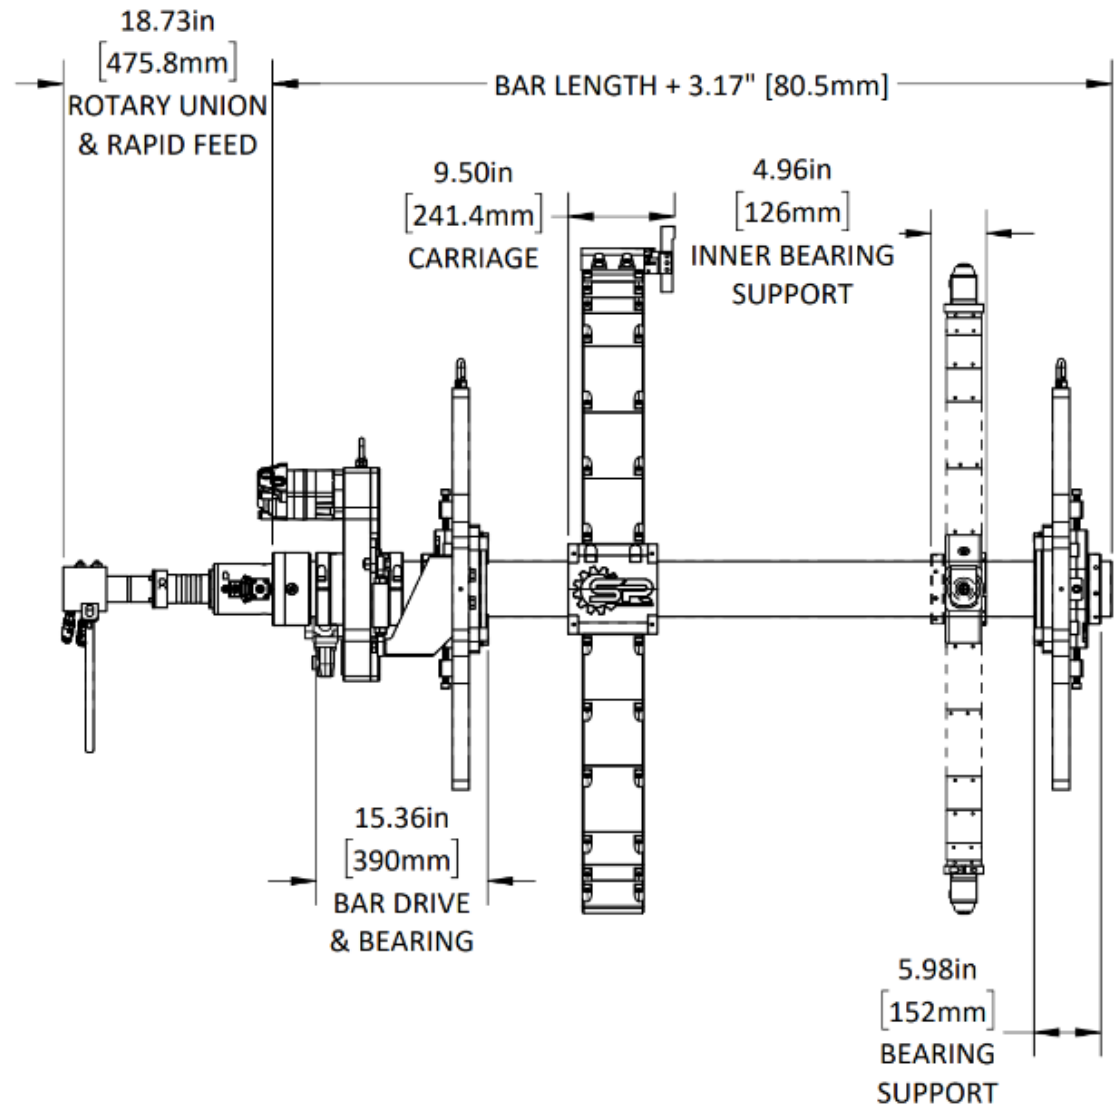

SUPERIOR LBM-1500 (5" Bar) Line Boring Machine

TRAVEL LENGTH = BAR LENGTH - BAR DRIVE & BEARING - CARRIAGE - BEARING SUPPORT - INNER BEARING SUPPORT

YORK · SUPERIOR · CLIFF'S BITS · SUPERIOR HEAT EXCHANGERS