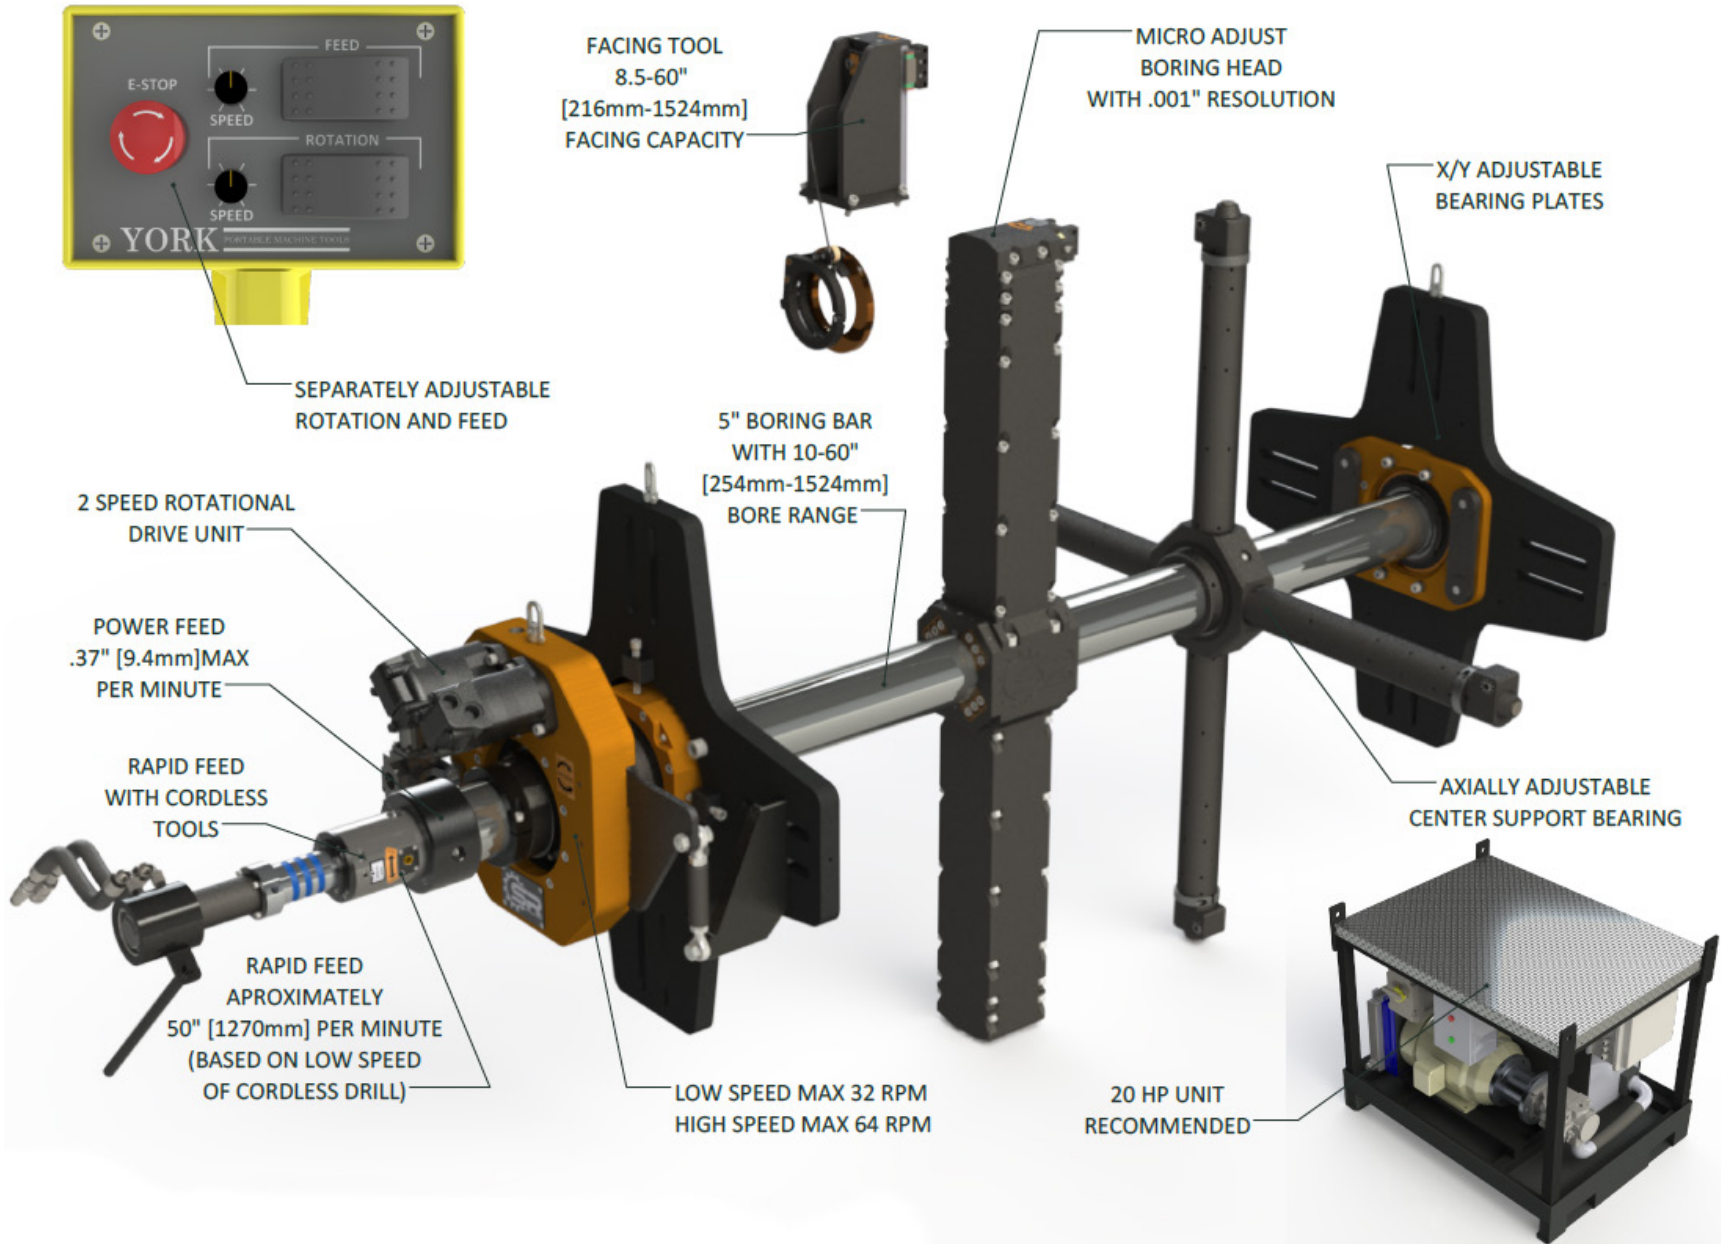

SUPERIOR LBM-1500 (5" Bar) Line Boring Machine

TRAVEL LENGTH = BAR LENGTH - BAR DRIVE & BEARING - CARRIAGE - BEARING SUPPORT - INNER BEARING SUPPORT

YORK · SUPERIOR · CLIFF'S BITS · SUPERIOR HEAT EXCHANGERS